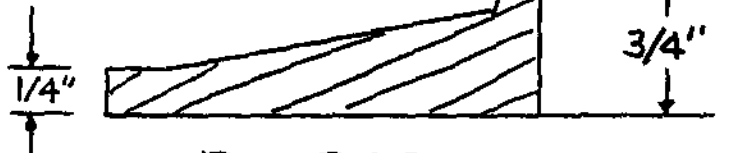

RB 9830

VERNON PANEL MOULD
5/8" x 2 1/4"