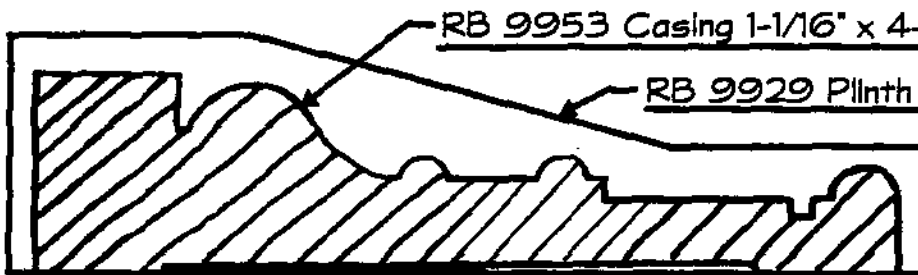

HARRIS TRAIL CASING