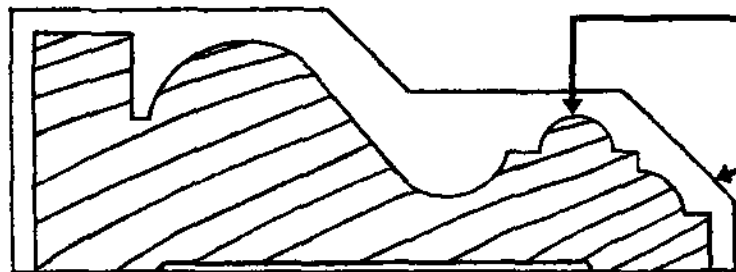

WOOD VALLEY CASING

RB 9828 CASING

1-1/4" x 3-1/2"

RB 9888 PLINTH

1-3/8" x 3-3/4"