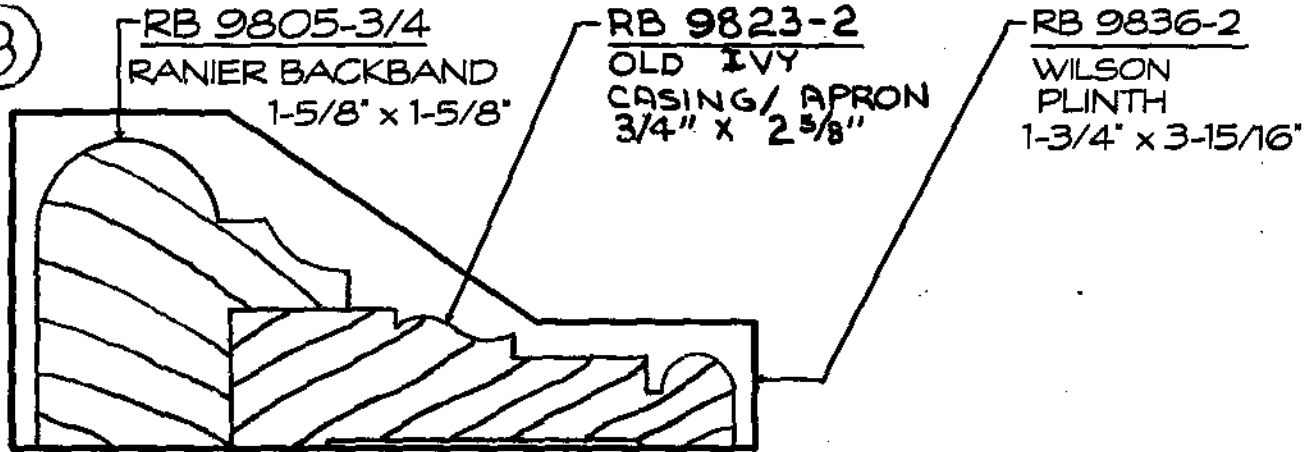

RANDALL BROTHERS, INC.

665 MARIETTA STREET N.W., ATLANTA, GA.

1-404
PHONE 892-6666

1-404
FAX. 875-6102

13