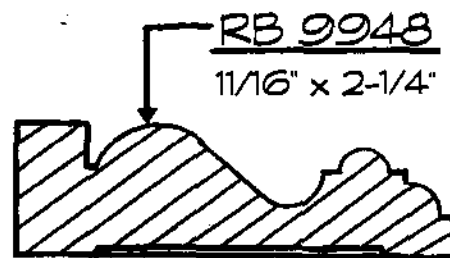

SHADY VALLEY CASING

22