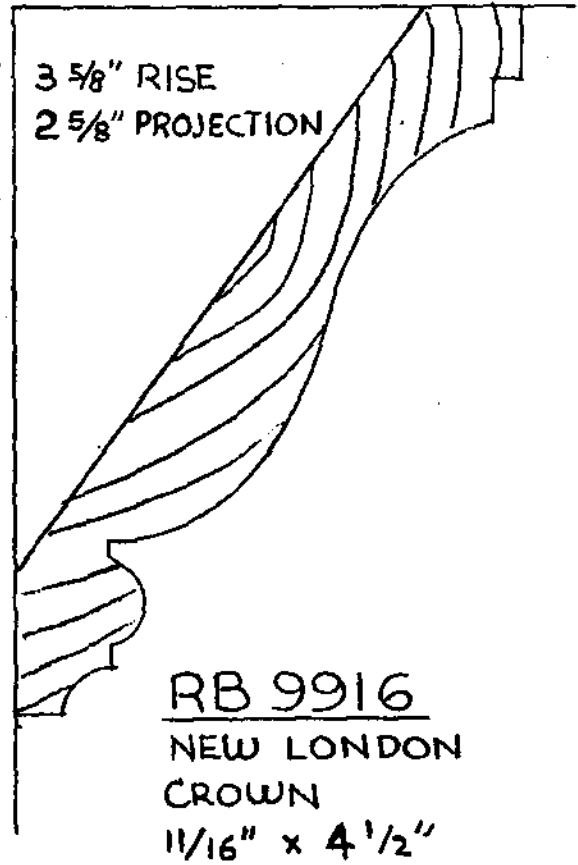

RANDALL BROTHERS, INC.

665 MARIETTA STREET N.W., ATLANTA, GA.

1-404
PHONE 892-6666

1-404
FAX. 875-6102