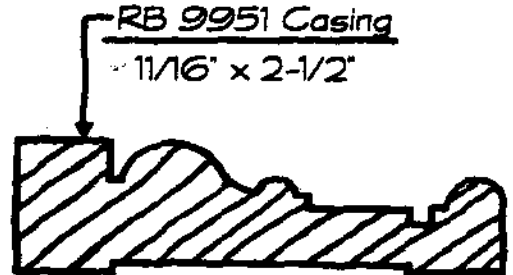

HARRIS GLEN CASING