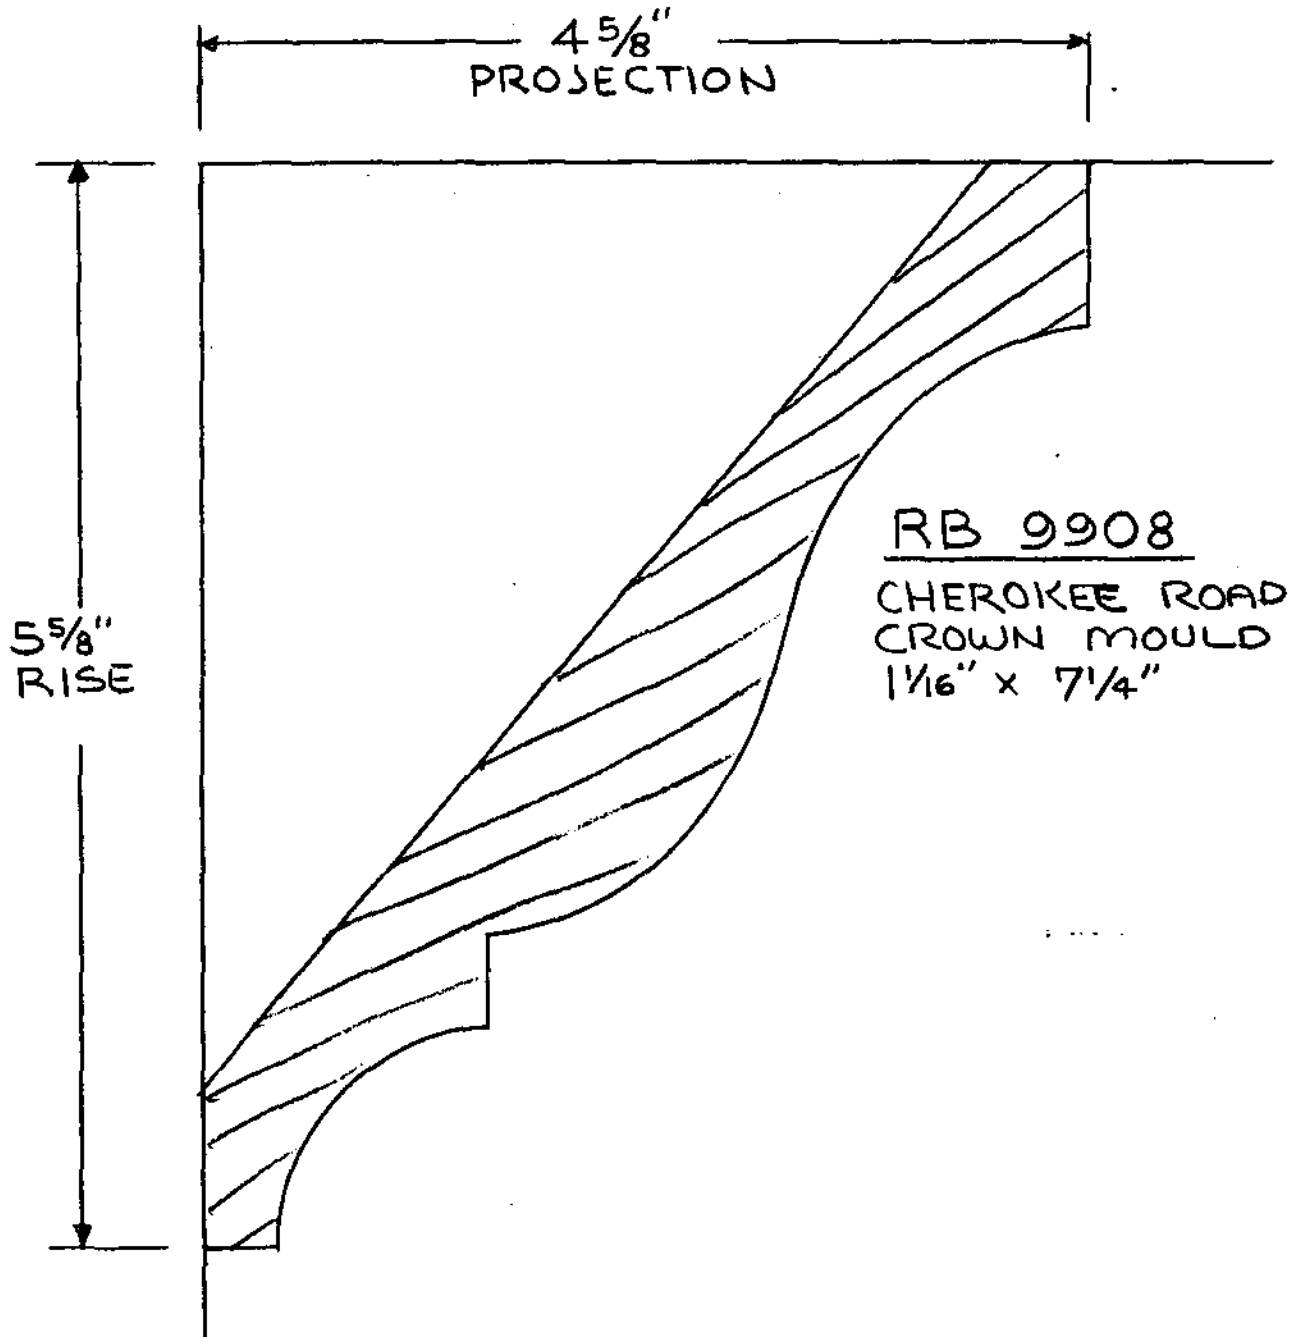

RANDALL BROTHERS, INC.

665 MARIETTA STREET N.W., ATLANTA, GA.

1-404
PHONE 892-8886

1-404
FAX. 875-6102