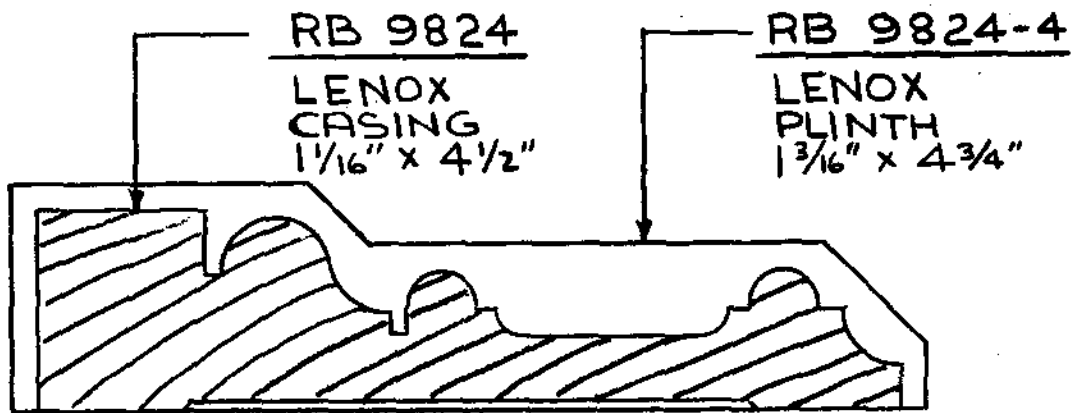

RANDALL BROTHERS, INC.

665 MARIETTA STREET N.W.; ATLANTA, GA.

1-404
PHONE 892-6666

1-404
FAX. 875-6102

20