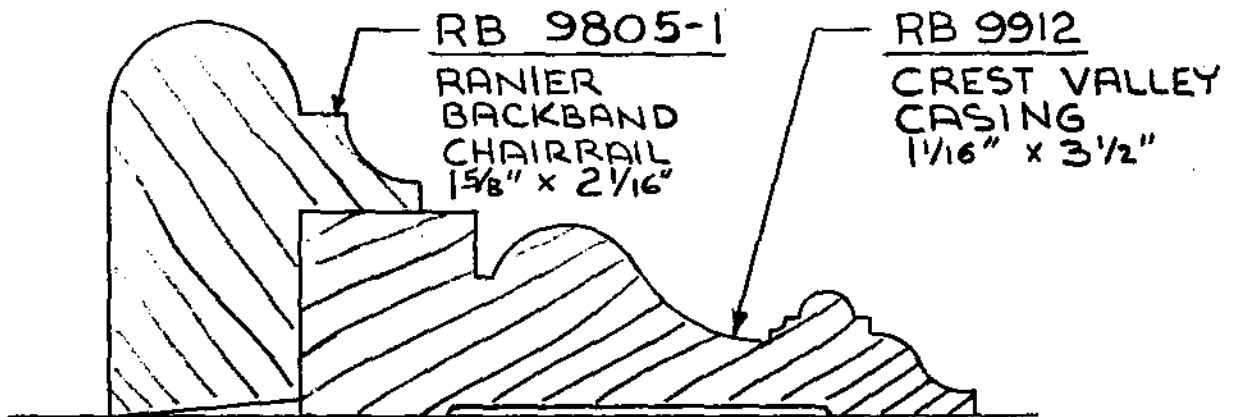

RANDALL BROTHERS, INC.

665 MARIETTA STREET N.W.; ATLANTA, GA.

1-404
PHONE 892-6866

1-404
FAX. 875-6102