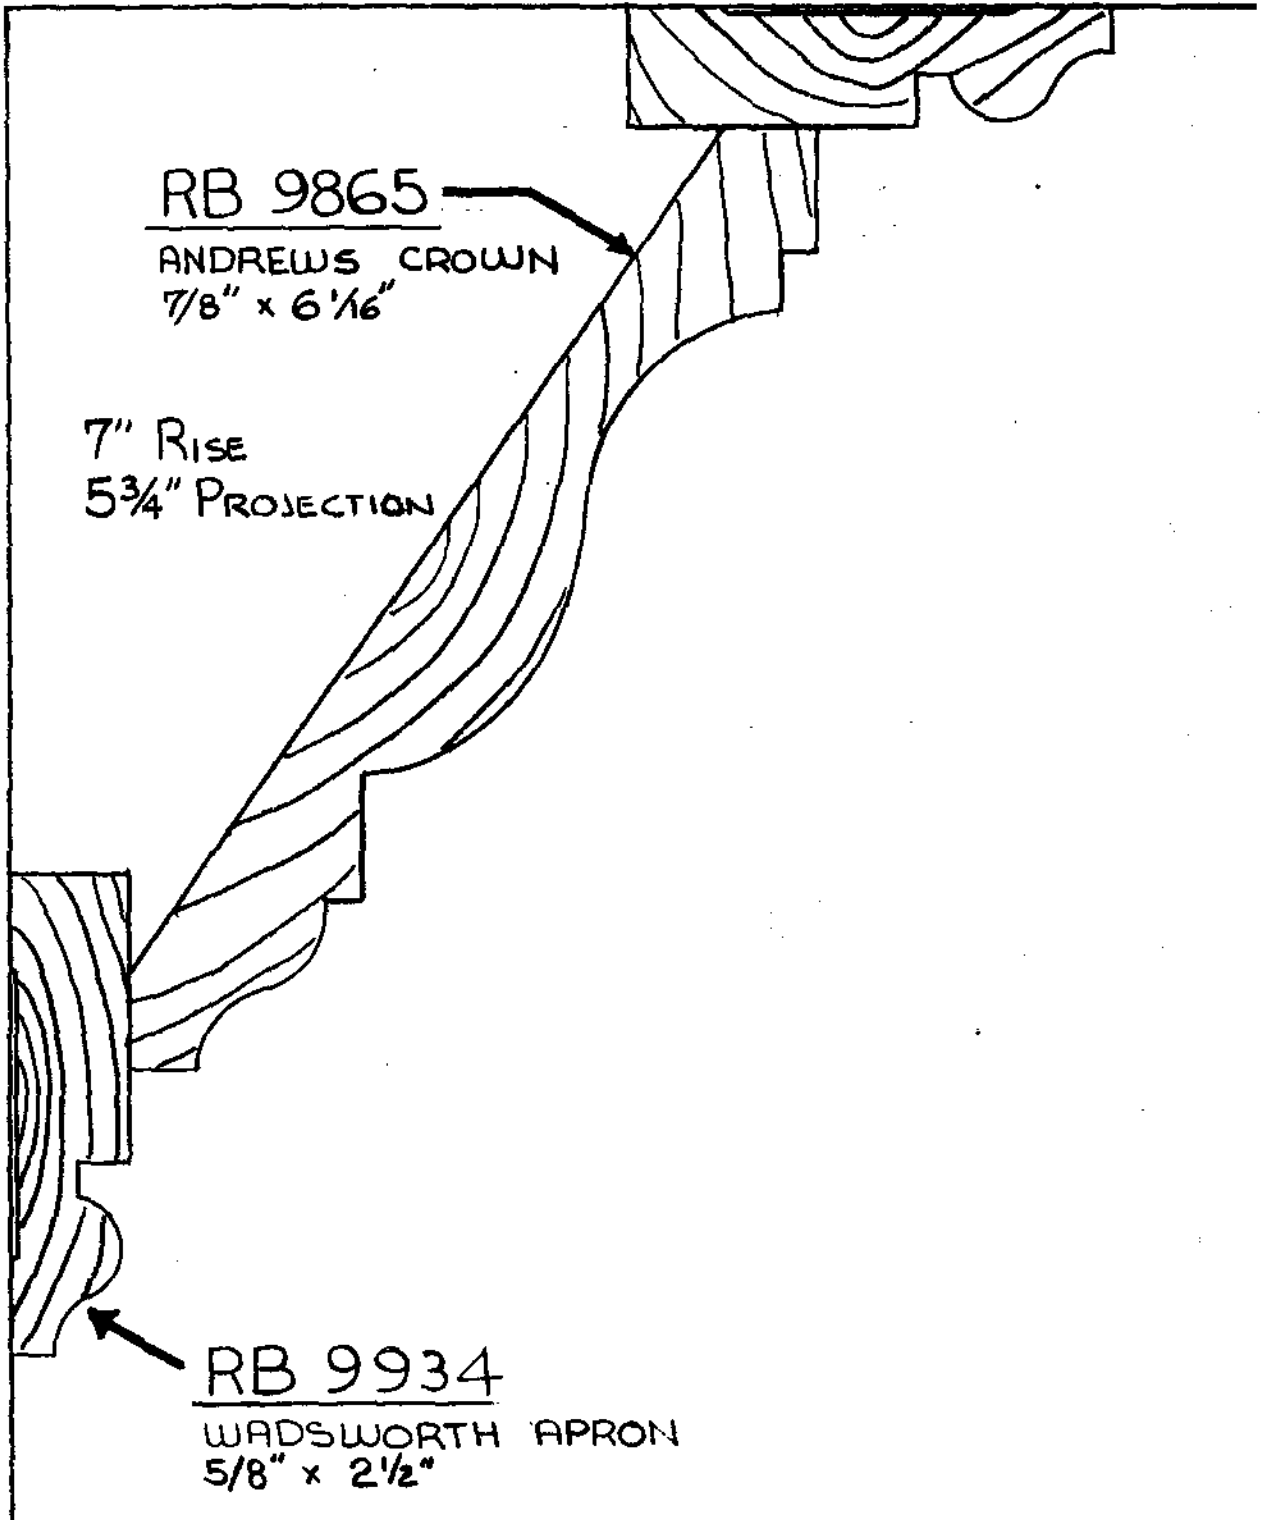

RANDALL BROTHERS, INC.

865 MARIETTA STREET N.W., ATLANTA, GA.

1-404
PHONE 892-6666

1-404
FAX. 875-6102