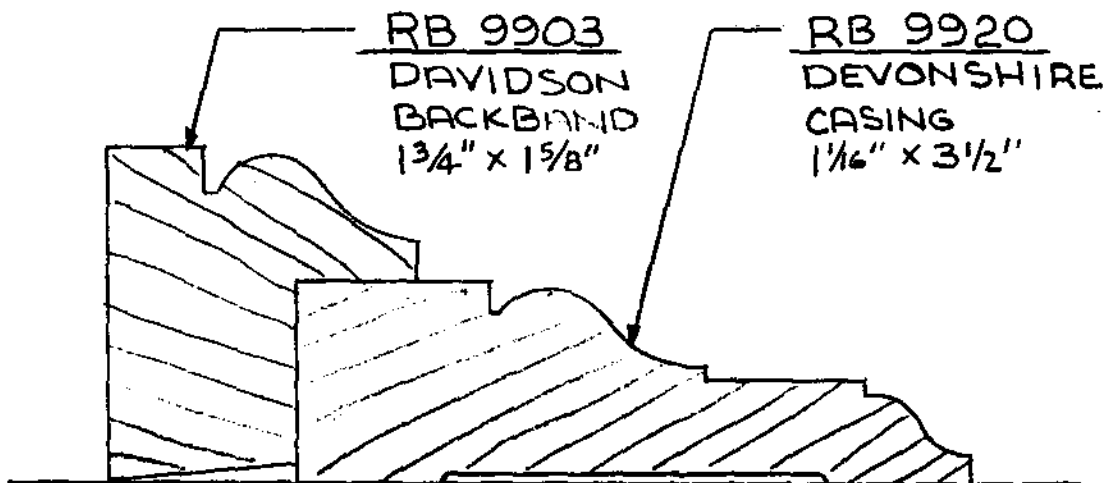

RANDALL BROTHERS, INC.

665 MARIETTA STREET N.W.; ATLANTA, GA.

1-404
PHONE 892-6866

1-404
FAX. 875-6102