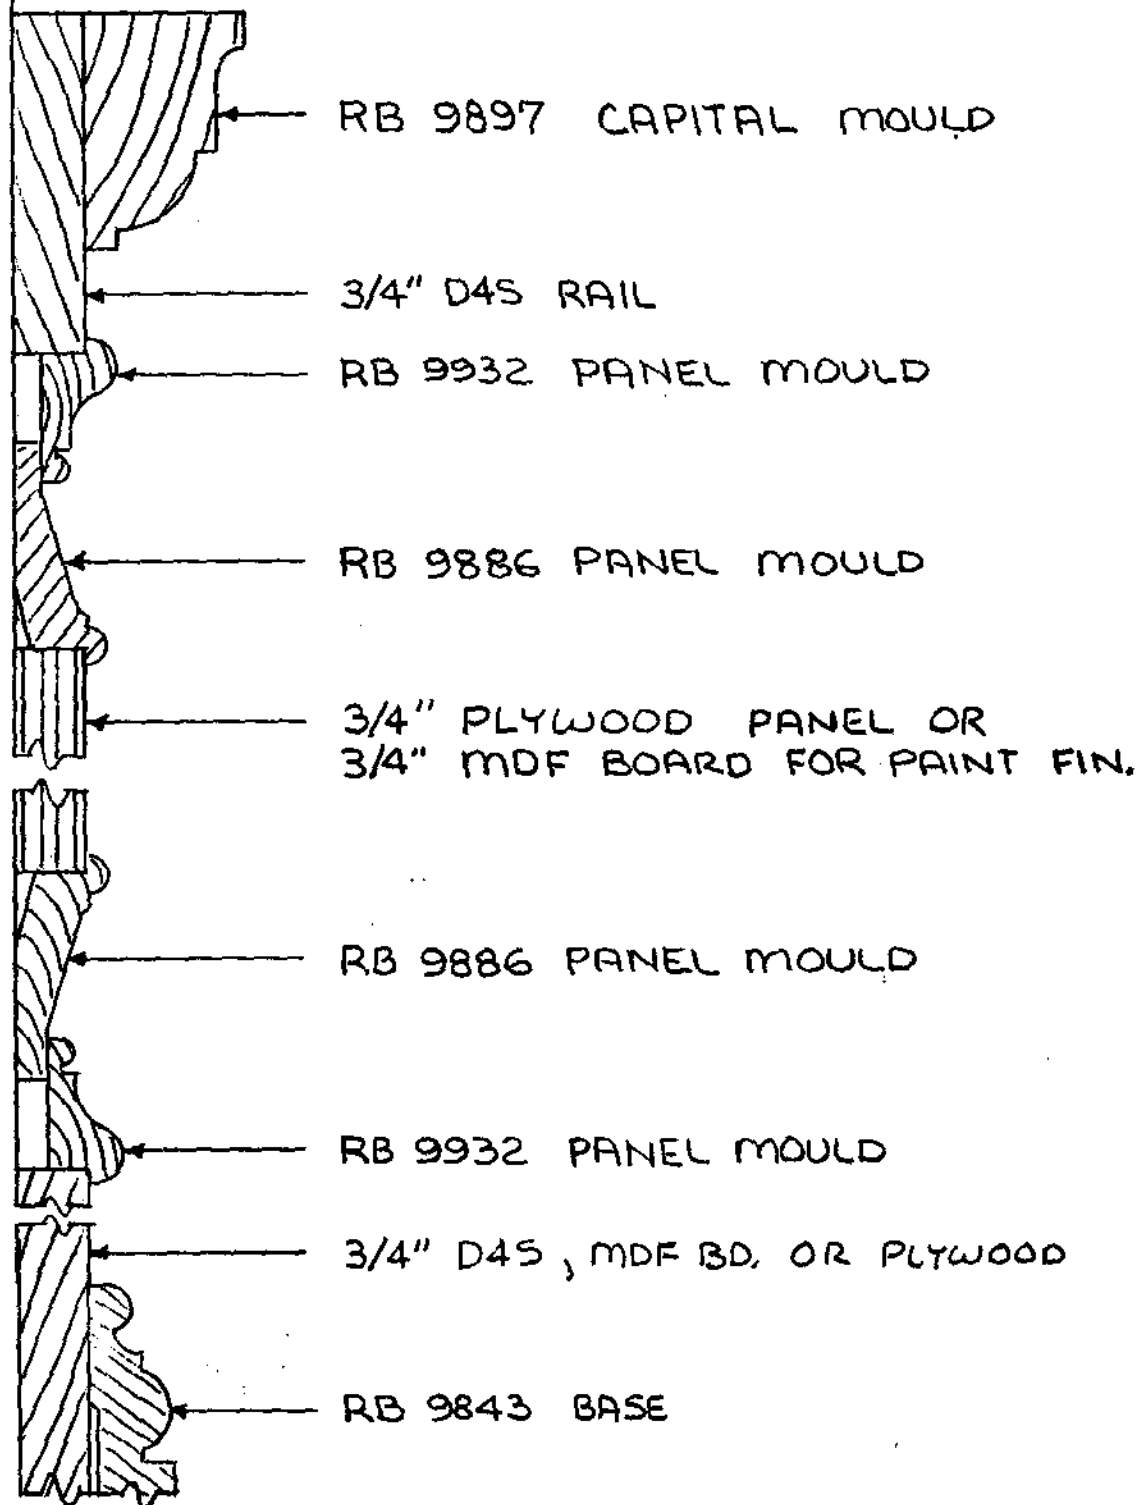

RANDALL BROTHERS, INC.

666 MARIETTA STREET N.W., ATLANTA, GA.

1-404
PHONE 892-8666

1-404
FAX. 875-6102

39

WAINSCOT PANELING

★ NOT FULL SIZE ★