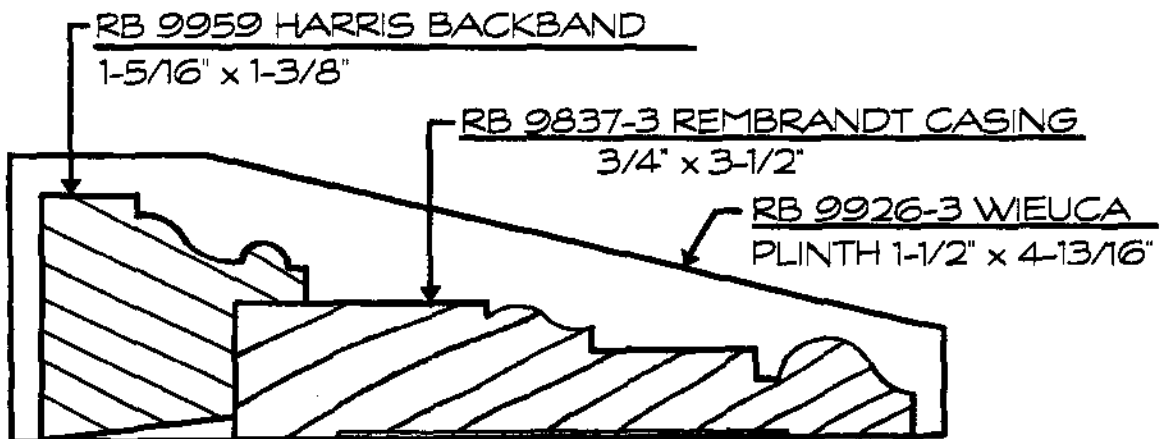

RANDALL BROTHERS, INC.

865 MARIETTA STREET N.W.; ATLANTA, GA.

1-404
PHONE 892-6866

1-404
FAX. 875-6102

15