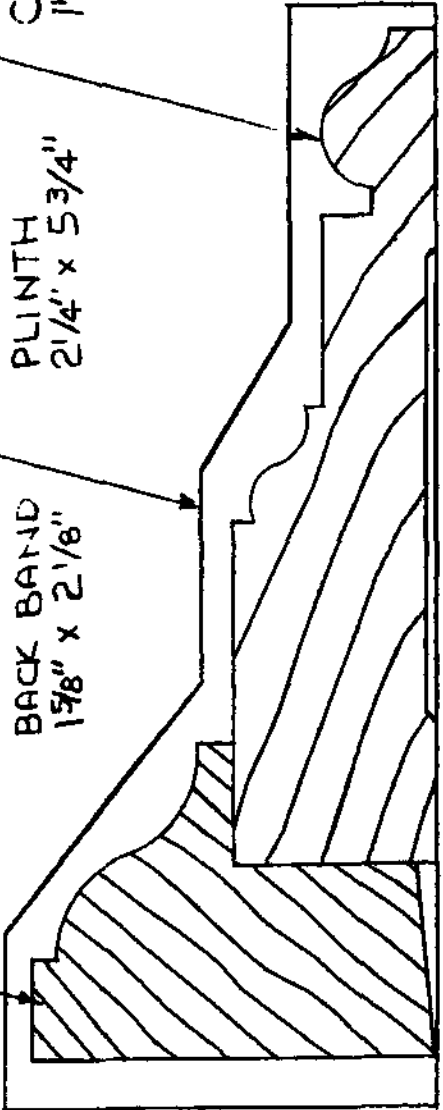

RANDALL BROTHERS, INC.

665 MARIETTA STREET N.W., ATLANTA, GA.

1-404
PHONE 892-6666

1-404
FAX. 875-6102

8

RB 9894
CASING
1 1/16" x 4 3/8"

RB9831
PLINTH
2 1/4" x 5 3/4"

RB 9801-1
BACK BAND
1 7/8" x 2 1/8"