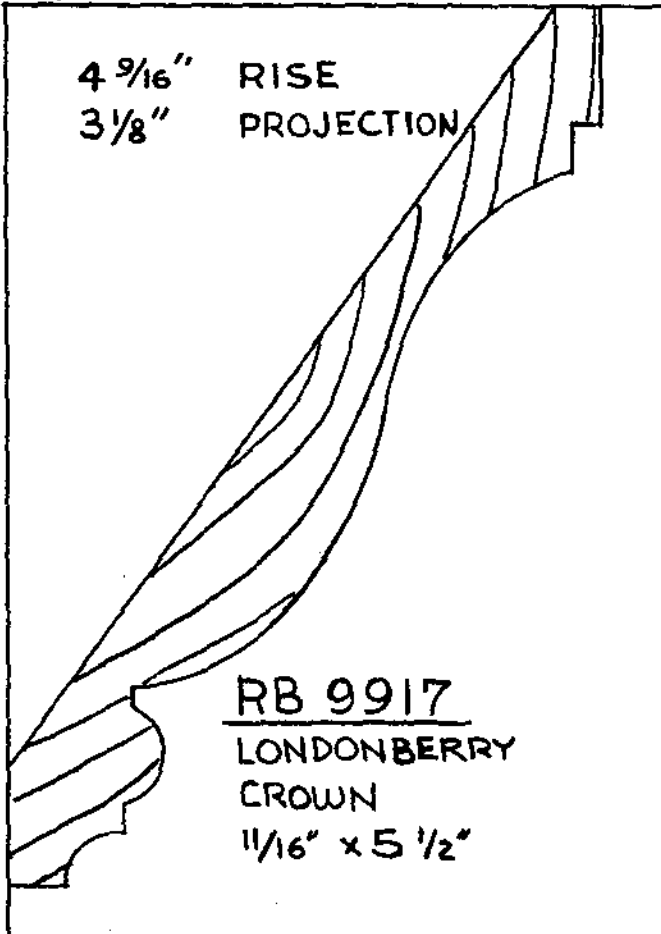

RANDALL BROTHERS, INC.

665 MARIETTA STREET N.W., ATLANTA, GA.

1-404
PHONE 892-6666

1-404
FAX. 875-6102