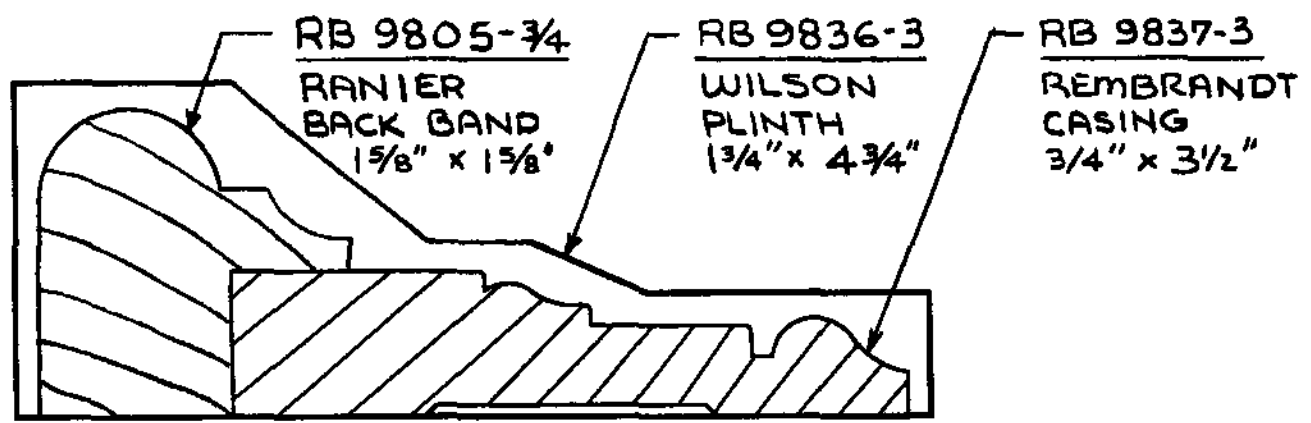

RANDALL BROTHERS, INC.

865 MARIETTA STREET N.W.; ATLANTA, GA.

1-404
PHONE 892-6666

1-404
FAX. 875-6102

14