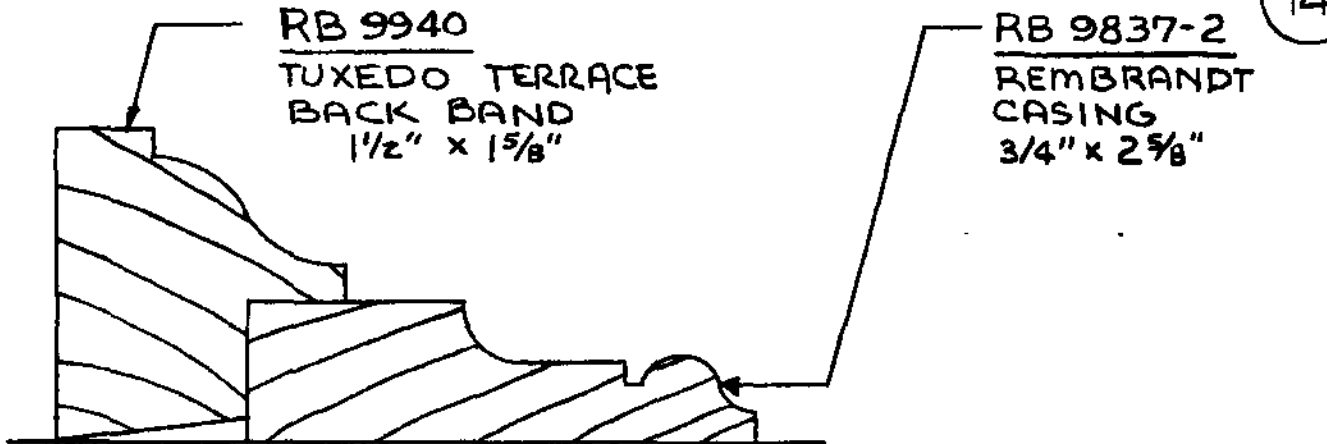

RANDALL BROTHERS, INC.

865 MARIETTA STREET N.W.; ATLANTA, GA.

1-404
PHONE 892-6666

1-404
FAX. 875-6102

14