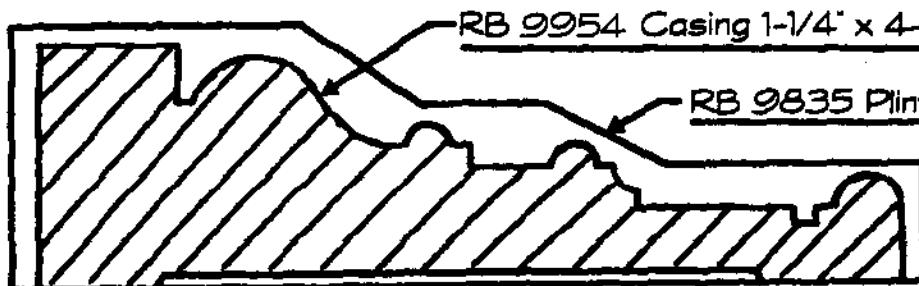

HARRIS VALLEY CASING