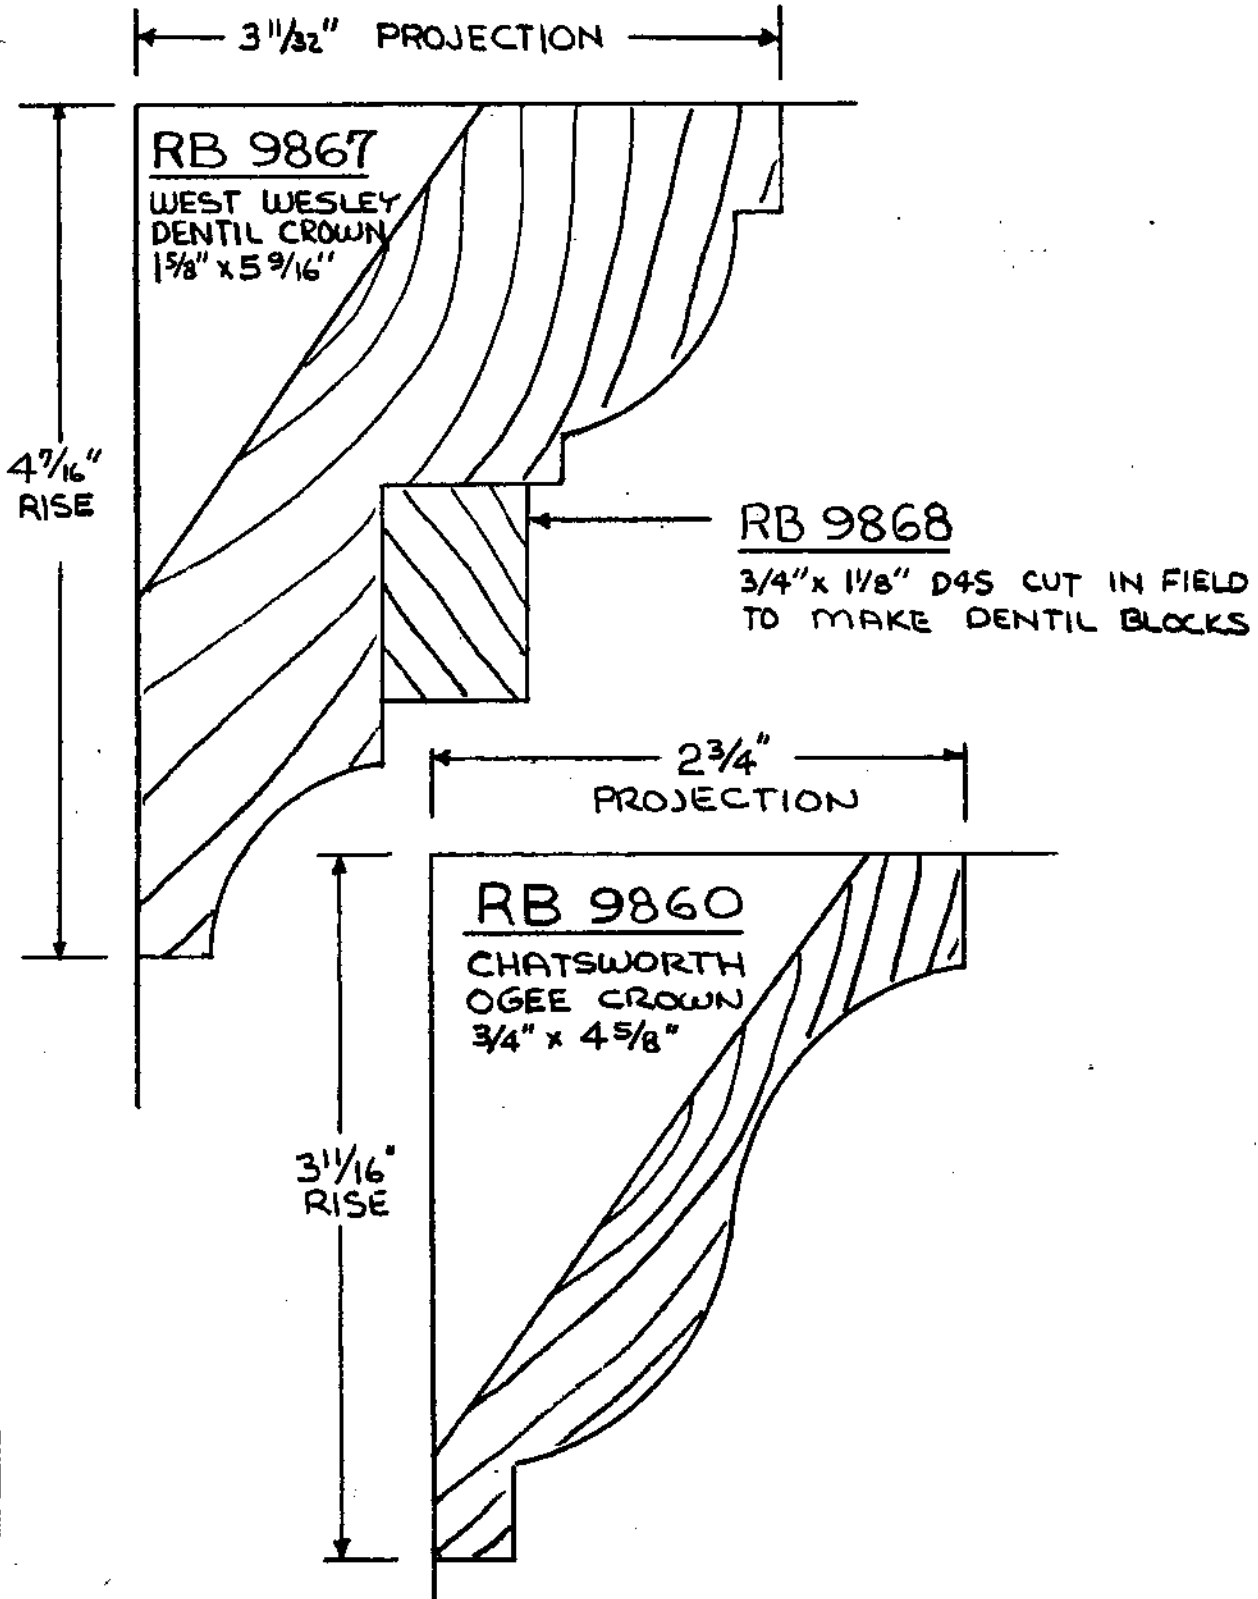

RANDALL BROTHERS, INC.

865 MARIETTA STREET N.W., ATLANTA, GA.

1-404
PHONE 892-6666

1-404
FAX 875-6102