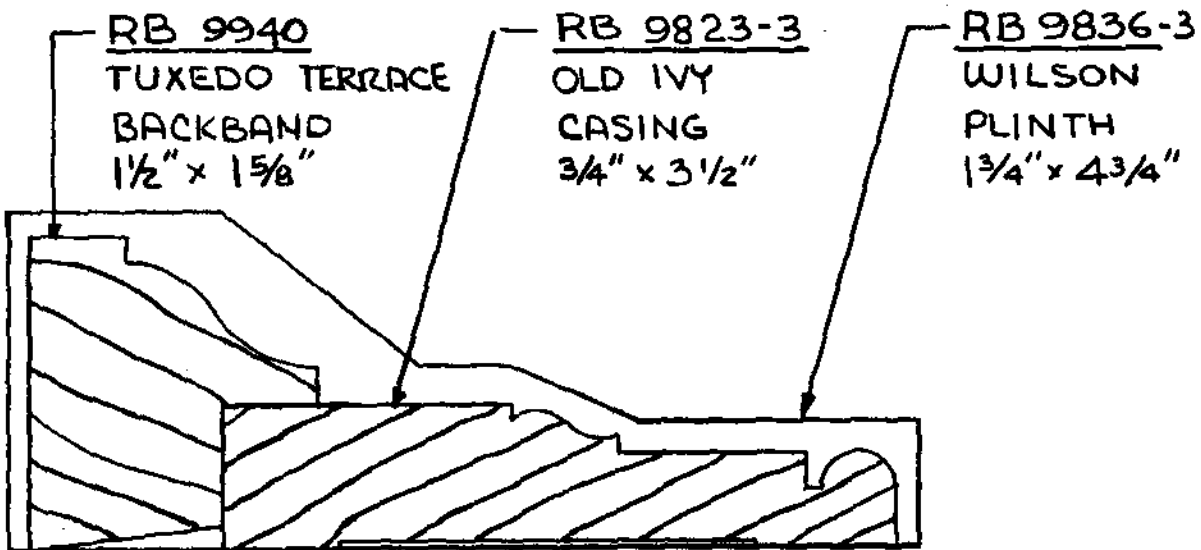

RANDALL BROTHERS, INC.

665 MARIETTA STREET N.W., ATLANTA, GA.

1-404
PHONE 892-6666

1-404
FAX. 875-6102

13