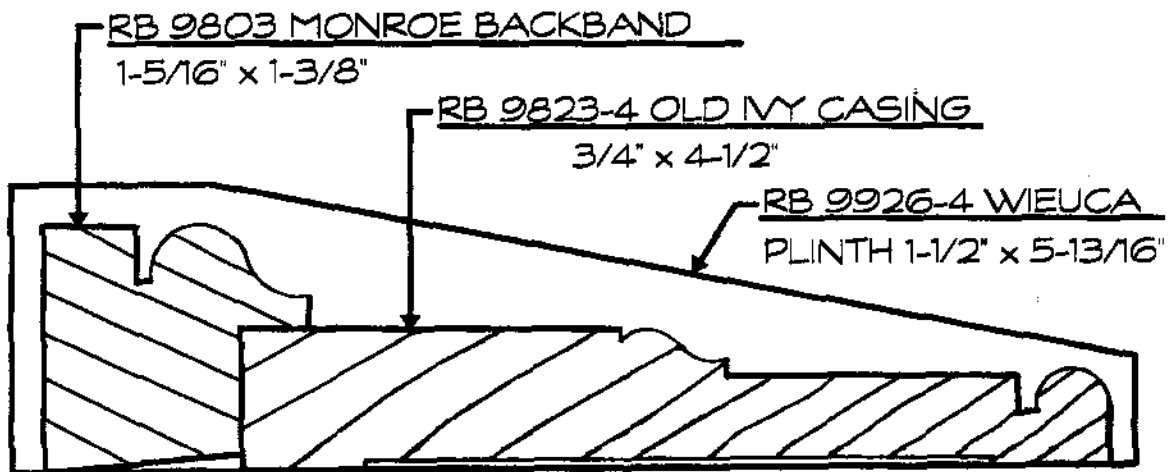

RANDALL BROTHERS, INC.

865 MARIETTA STREET N.W.; ATLANTA, GA.

1-404
PHONE 892-6866

1-404
FAX. 875-6102

15