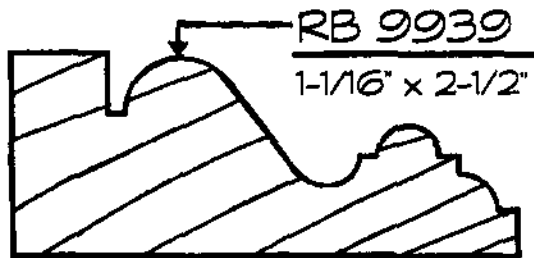

RANDALL BROTHERS, INC.

665 MARIETTA STREET N.W.; ATLANTA, GA.

1-404
PHONE 892-6866

1-404
FAX. 875-6102

PINE VALLEY CASING