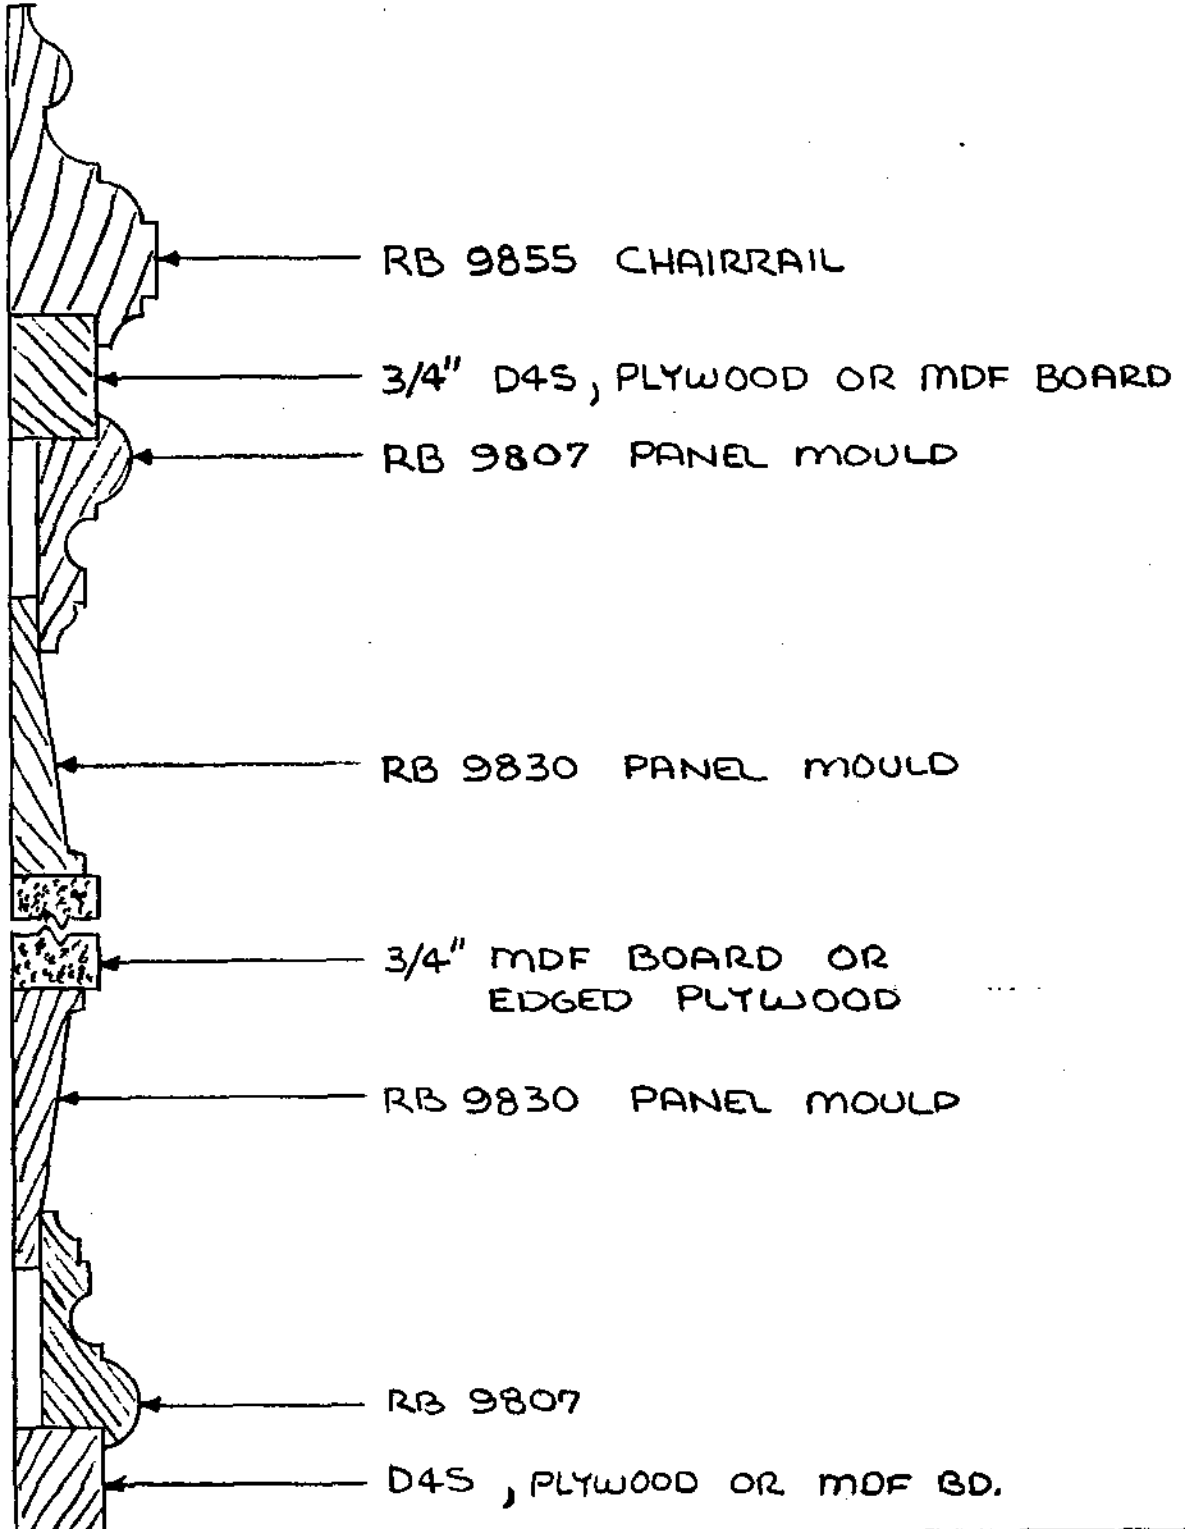

RANDALL BROTHERS, INC.

665 MARIETTA STREET N.W.; ATLANTA, GA.

1-404
PHONE 892-6866

1-404
FAX. 875-6102

WAINSCOT PANELING

42

★ NOT FULL SIZE ★