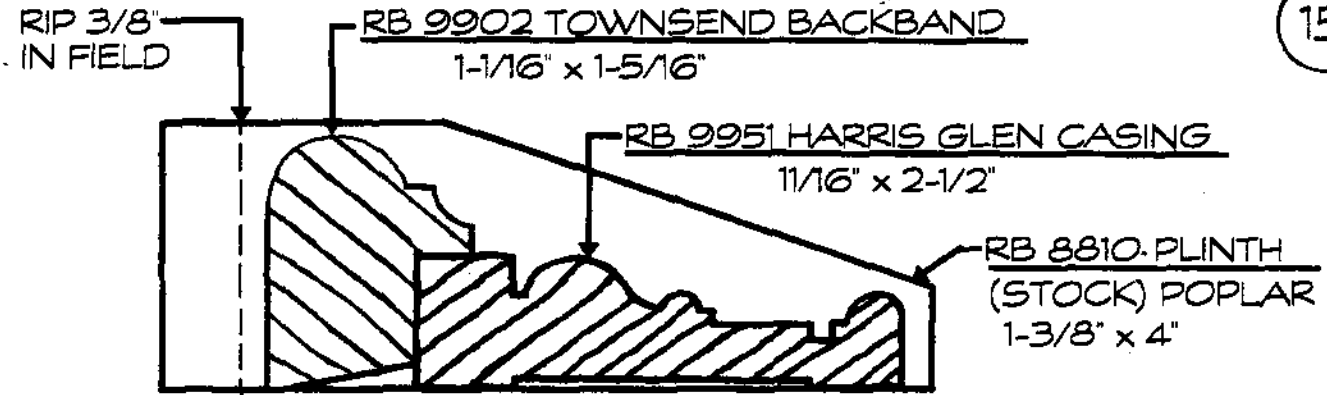

RANDALL BROTHERS, INC.

865 MARIETTA STREET N.W.; ATLANTA, GA.

1-404
PHONE 892-6866

1-404
FAX. 875-6102

15