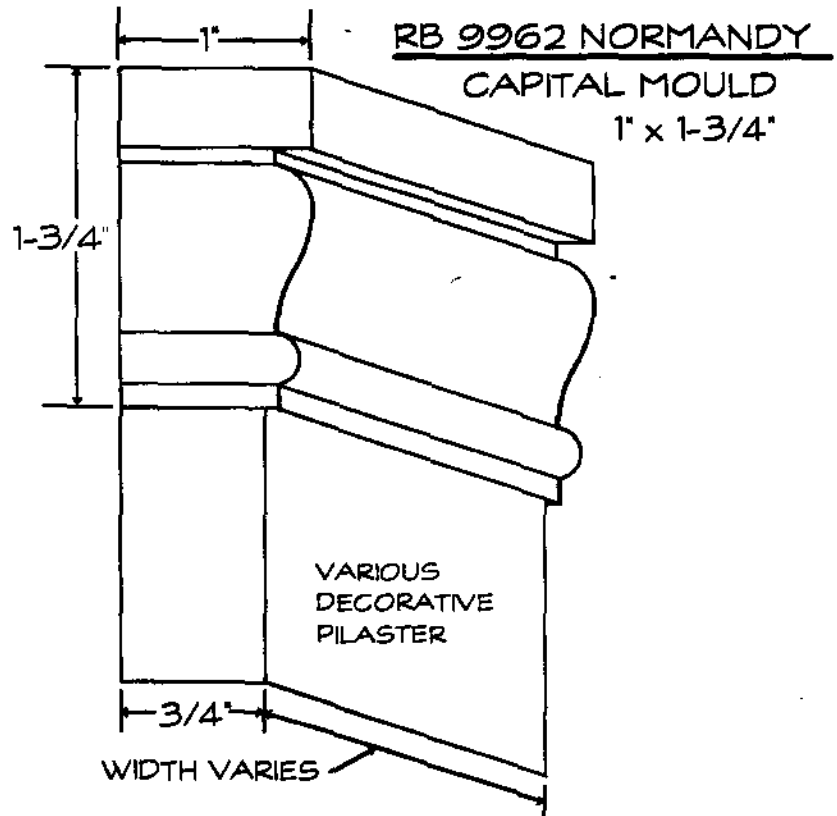

RB 9896
WESTOVER
PICTURE MOULD
1" x 1 7/16"

RB 9881-1-1/4
HANOVER
SHELF EDGE
3/4" x 1-1/4"

RB 9881-3/4
HANOVER
SHELF EDGE
5/8" x 3/4"

RANDALL BROTHERS, INC.

665 MARIETTA STREET N.W., ATLANTA, GA.

1-404
PHONE 892-8668