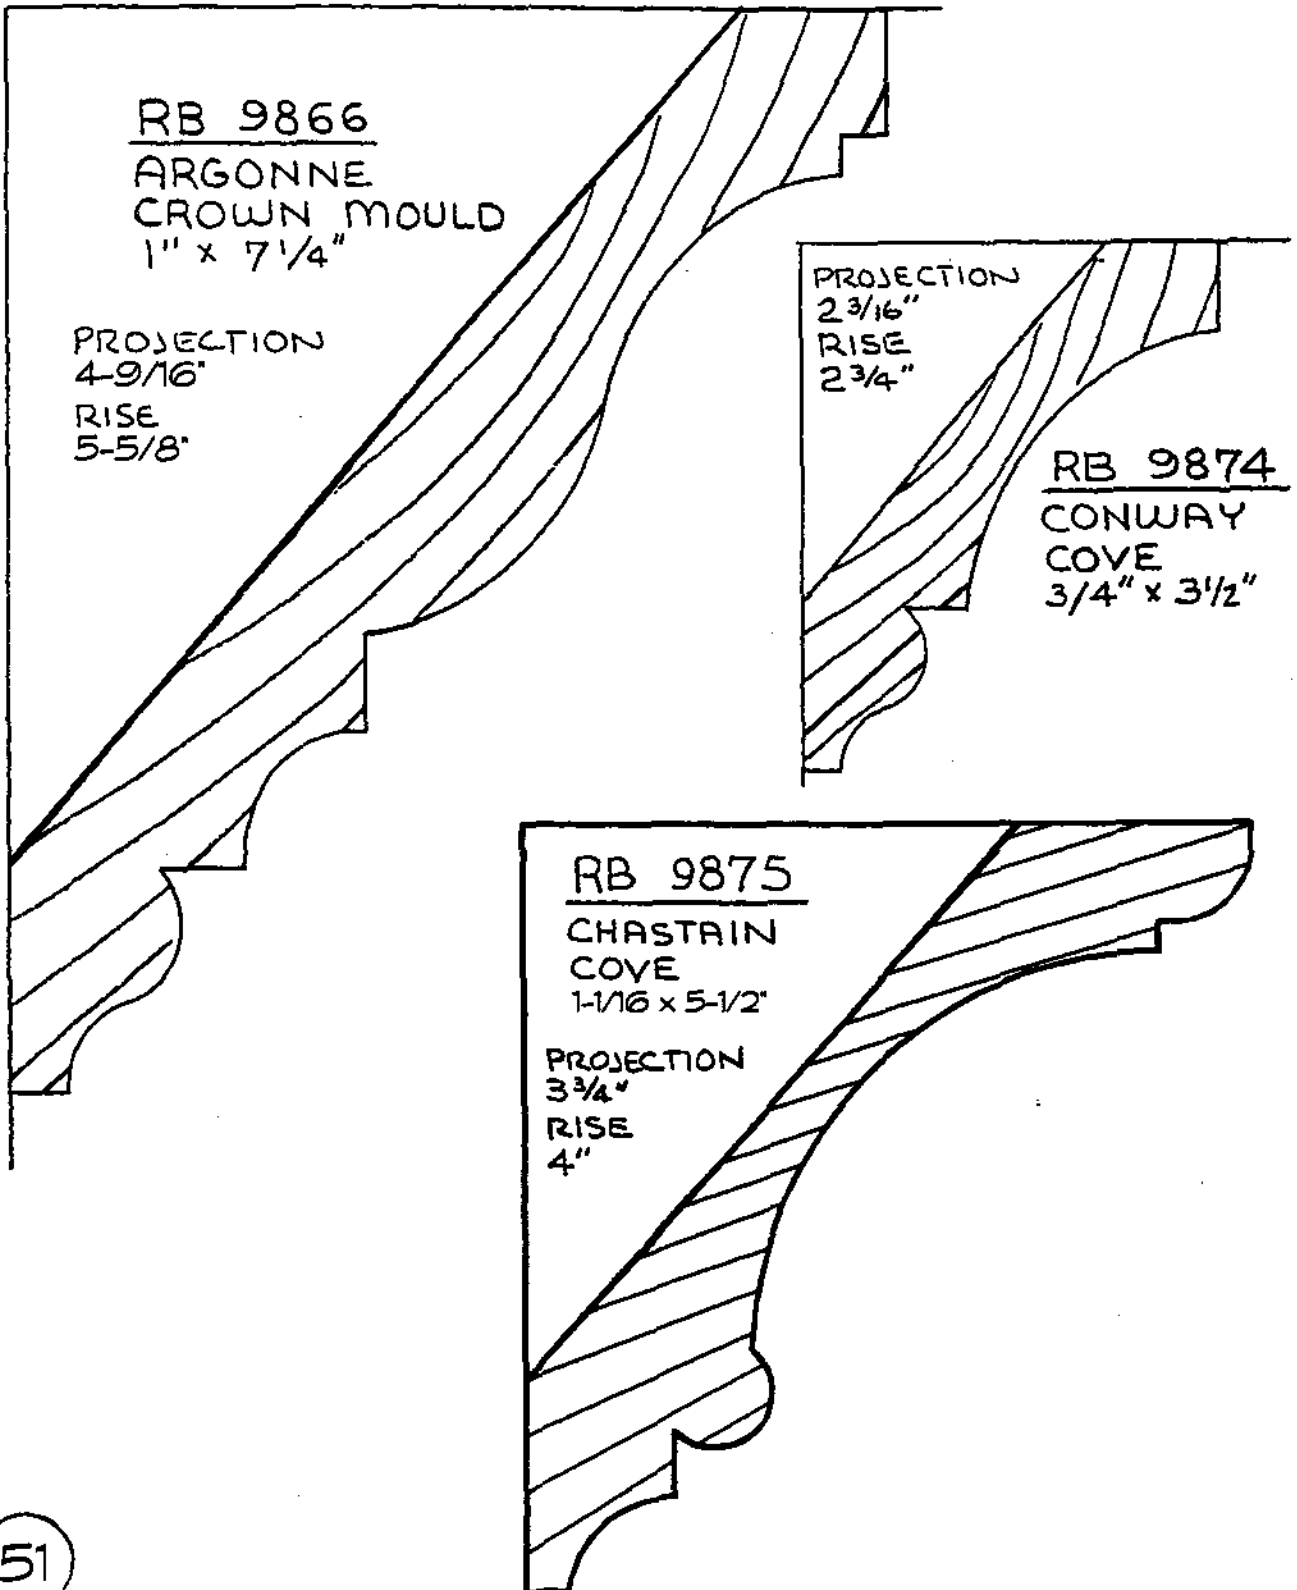

RANDALL BROTHERS, INC.

665 MARIETTA STREET N.W.; ATLANTA, GA.

1-404
PHONE 892-6666

1-404
FAX. 875-6102