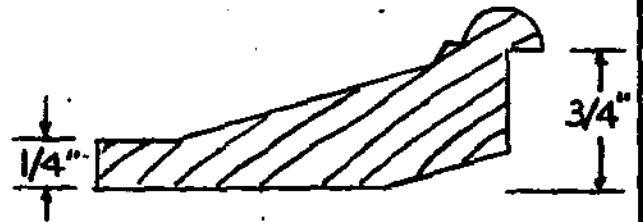

665 MARIETTA STREET N.W., ATLANTA, GA.

1-404
PHONE 892-6666

1-404
FAX 875-6102

36

RB 9829

HYDE PANEL MOULD
3/4" x 2 7/16"

RB 9886

BAKER PANEL MOULD
3/4" x 2 7/16"