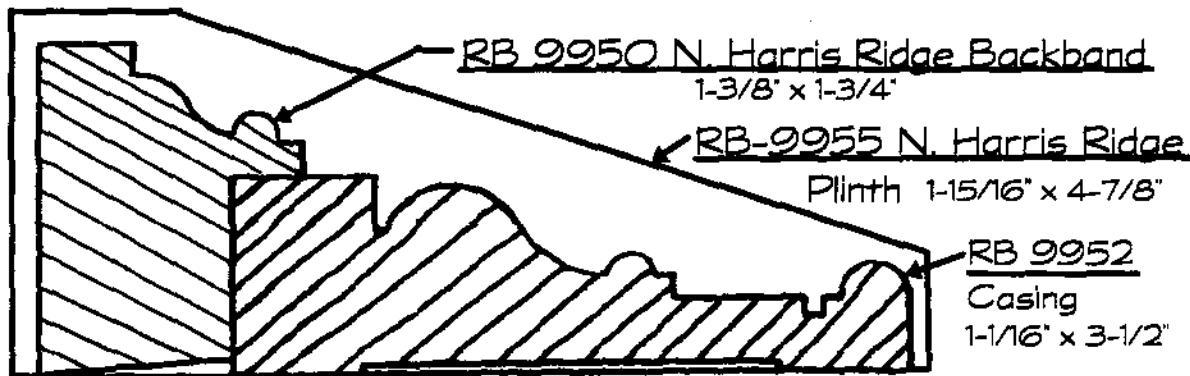

RB 9952
Casing
1-1/16" x 3-1/2"