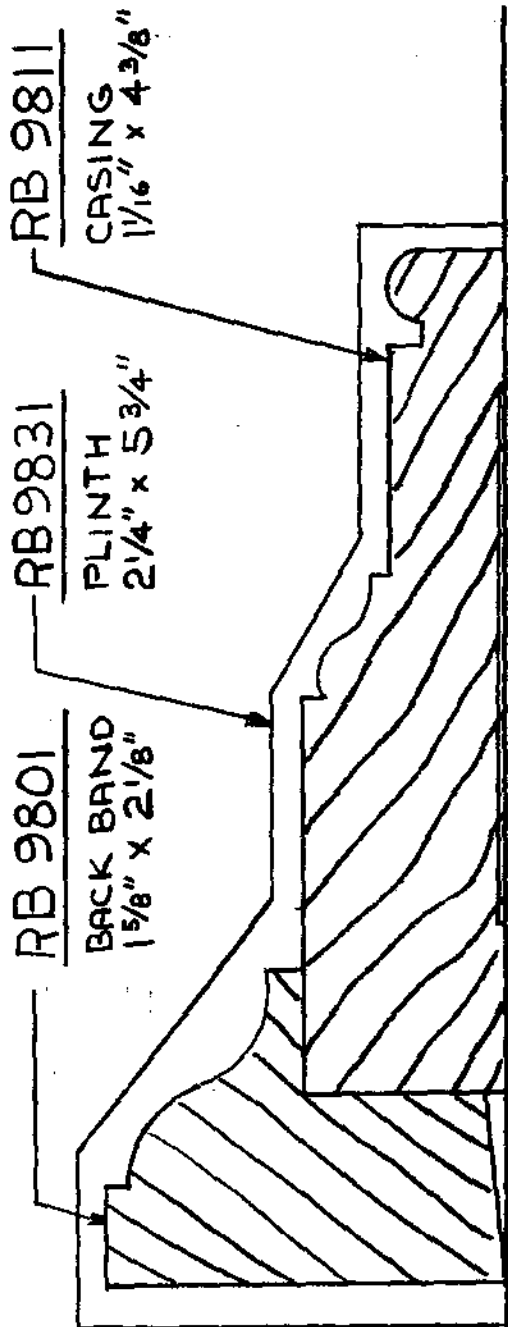

RANDALL BROTHERS, INC.

665 MARIETTA STREET N.W.; ATLANTA, GA.

1-404
PHONE 892-6666

1-404
FAX. 875-6102

7

TUXEDO ROAD CASING