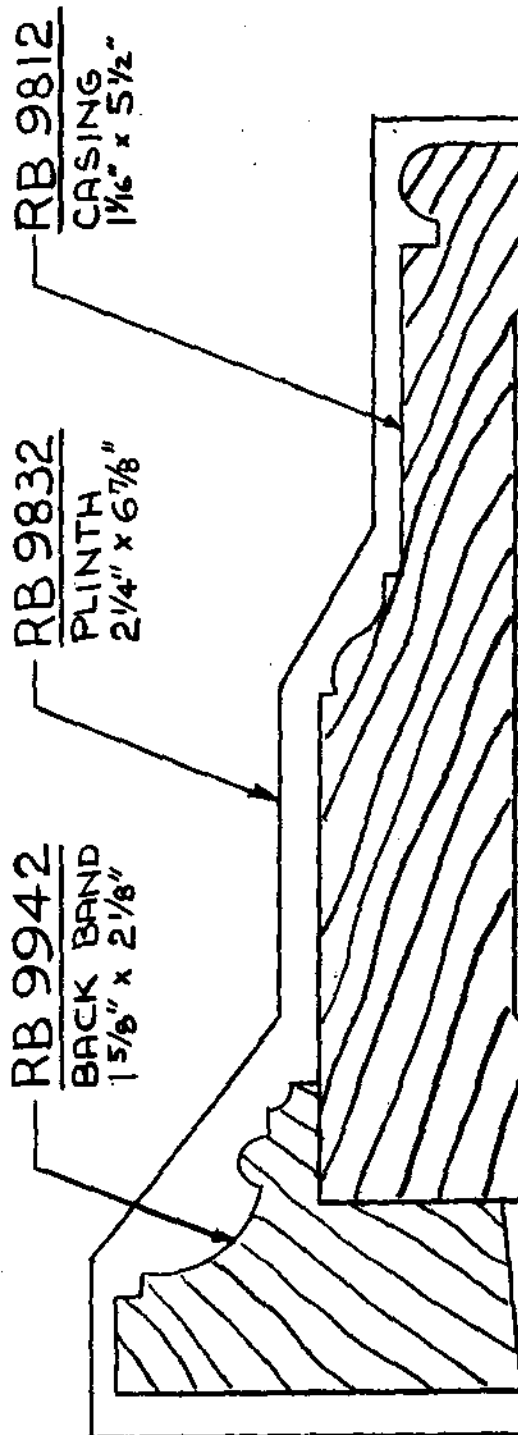

TUXEDO PARK CASING