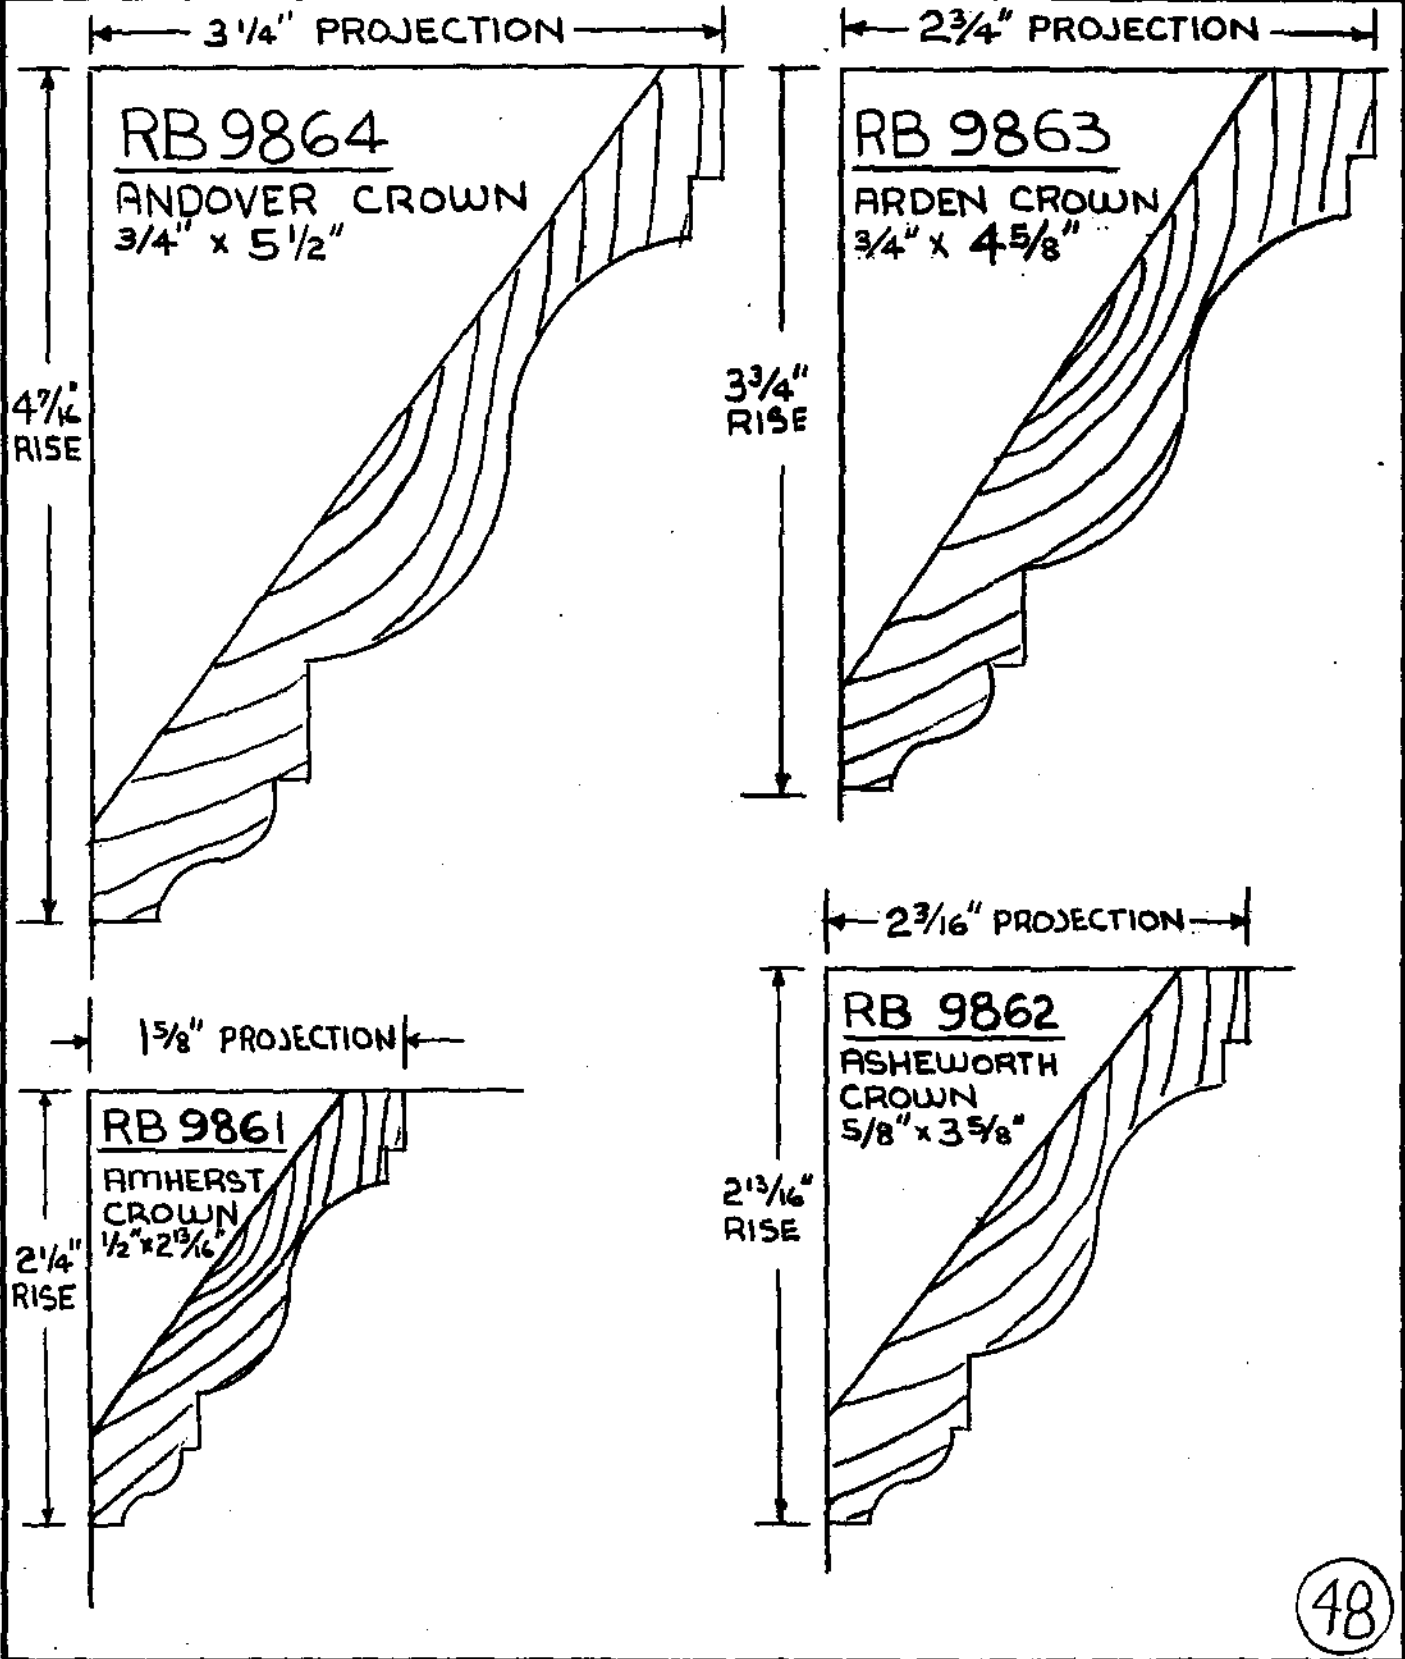

RANDALL BROTHERS, INC.

665 MARIETTA STREET N.W., ATLANTA, GA.

1-404
PHONE 892-8668

1-404
FAX 875-8102