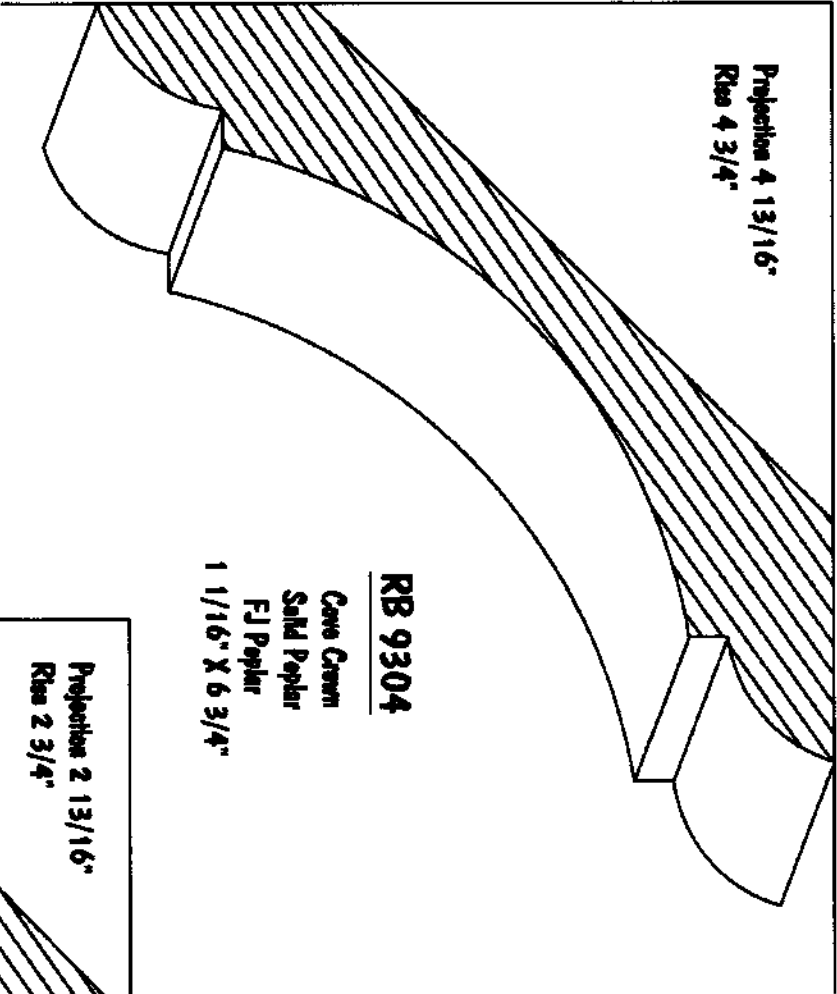

Projection 3 3/4"
Rise 4 1/16"

RB 9879

Gaterraux Cove
FJ Poplar
1 1/16" X 5 1/2"

Projection 3 3/16"
Rise 3 3/8"

RB 9878

Gaterraod Cove
FJ Poplar
3/4" X 4 5/8"

Projection 4 13/16"
Rise 4 3/4"

RB 9304

Cove Crown
Solid Poplar
FJ Poplar
1 1/16" X 6 3/4"

Projection 2 9/16"
Rise 2 5/8"

RB 9301

Cove Crown
Solid Poplar
FJ Poplar
3/4" X 3 11/16"

Projection 2 13/16"
Rise 2 3/4"

RB 9001

Ball Mould
Solid Poplar
23/32" X 3 15/16"