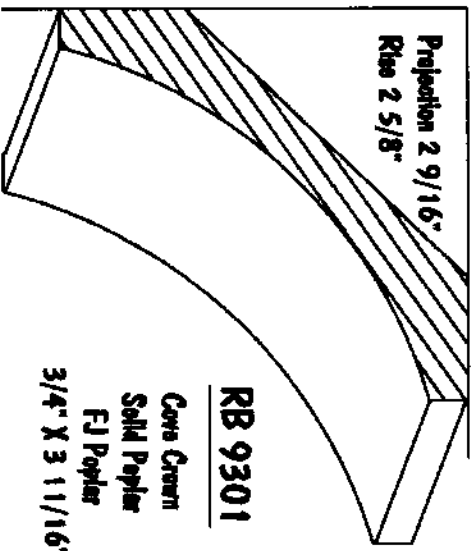

Projection 3 3/4"
Rise 4 1/16"

RB 9879

Gaterraux Cove
FJ Poplar
1 1/16" X 5 1/2"

Projection 3 3/16"
Rise 3 3/8"

RB 9878

Gaterraod Cove
FJ Poplar
3/4" X 4 5/8"

Projection 4 13/16"
Rise 4 3/4"

RB 9304

Cove Crown
Solid Poplar
FJ Poplar
1 1/16" X 6 3/4"

Projection 2 9/16"
Rise 2 5/8"

RB 9301

Cove Crown
Solid Poplar
FJ Poplar
3/4" X 3 11/16"

Projection 2 13/16"
Rise 2 3/4"

RB 9001

Ball Mould
Solid Poplar
23/32" X 3 15/16"