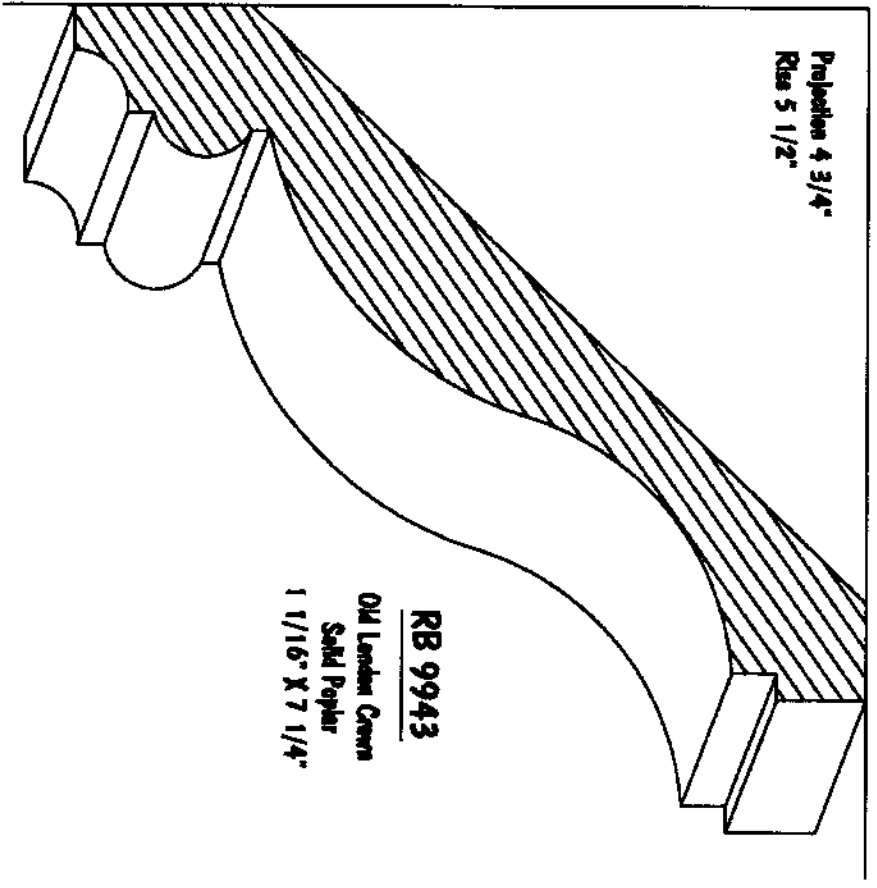

Projection 4 13/16"
Rise 5 7/16"

RB 9961

1 - Piece Cove Cornice
Solid Poplar
1 1/4" X 7 1/4"

Projection 3 1/4"
Rise 4 1/8"

RB 9816

1 - Piece Lafayette
Cove Cornice
Solid Poplar
1 1/16" X 5 1/4"

Projection 4 3/4"
Rise 5 1/2"

RB 9943
Old London Crown
Solid Poplar
1 1/16" X 7 1/4"

Projection 3 1/8"
Rise 4 9/16"

RB 9917
Lordsburg Crown
Solid Poplar
1 1/16" X 5 1/2"

RB 8903

Solid Poplar
3/4" X 5 1/2"

RB 8904

Solid Poplar
3/4" X 5 1/2"