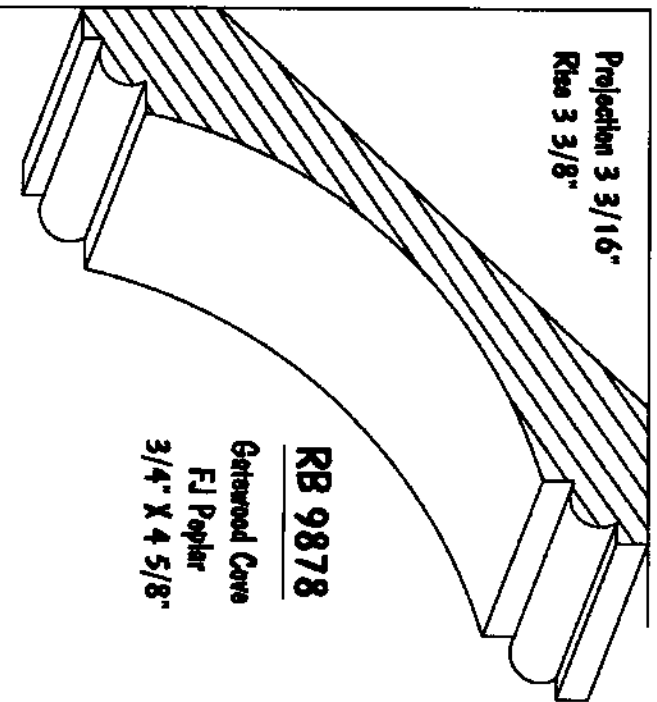

Projection 3 3/16"
Rise 3 3/8"

RB 9878

Gaterraod Cove
FJ Poplar
3/4" X 4 5/8"