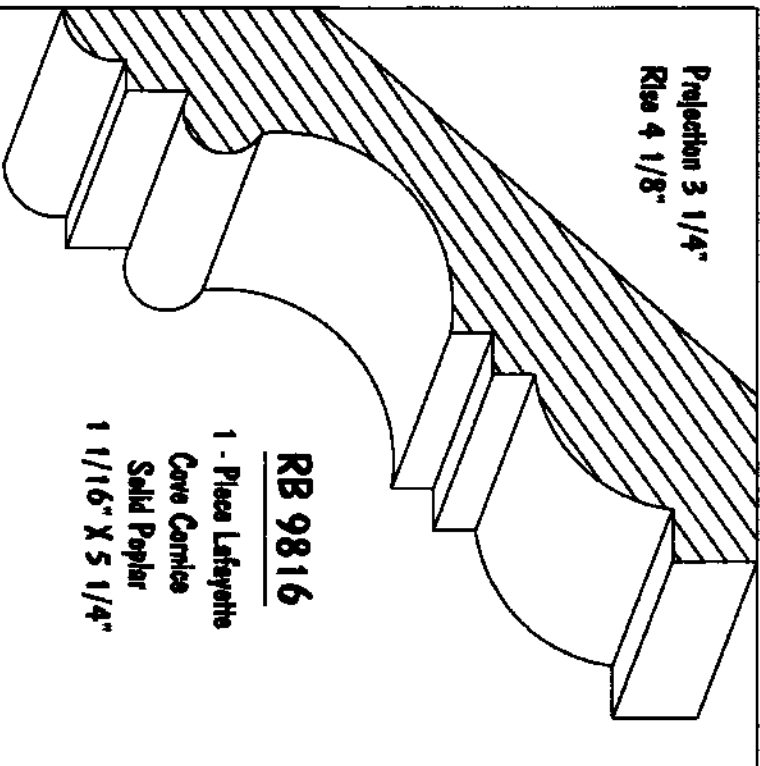

RB 9816

1 - Piece Lafayette
Cove Cornice
Solid Poplar
1 1/16" X 5 1/4"