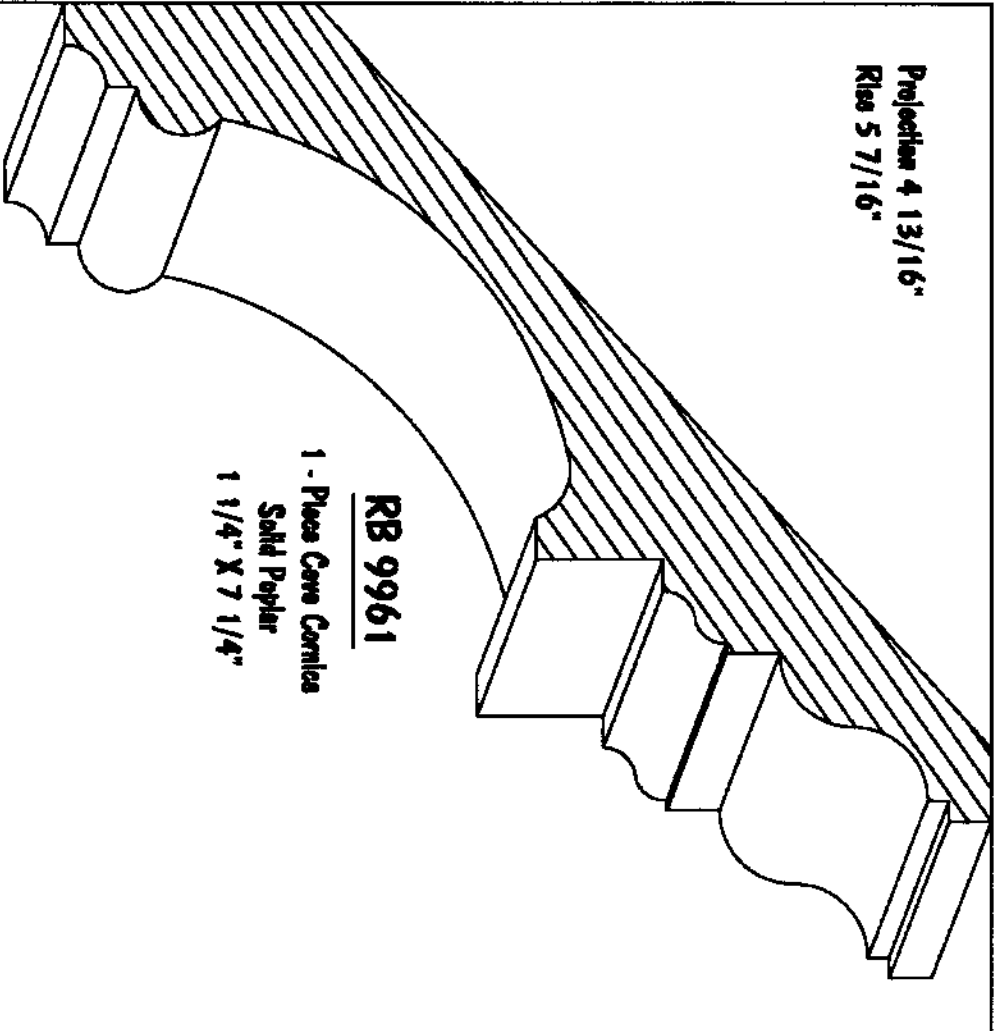

Projection 4 13/16"
Rise 5 7/16"

RB 9961

1 - Piece Cove Cornice
Solid Poplar
1 1/4" X 7 1/4"

Projection 3 1/4"
Rise 4 1/8"