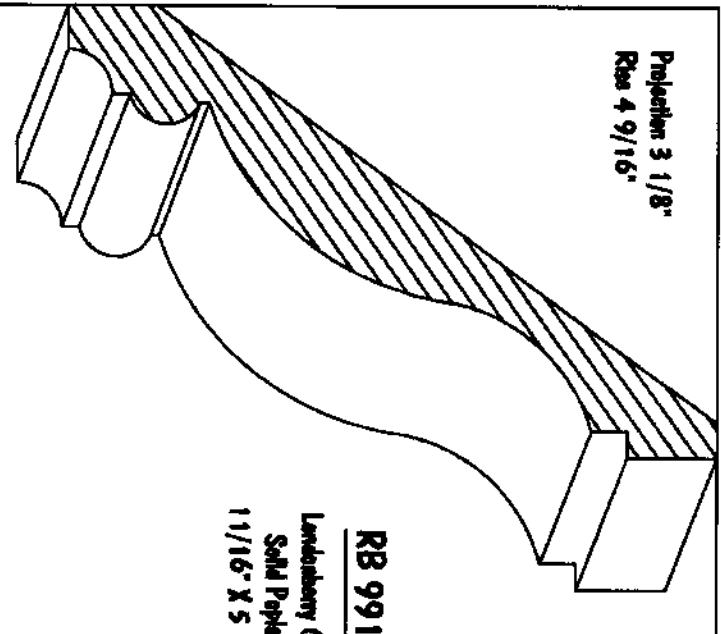

Projection 4 13/16"
Rise 5 7/16"

RB 9961

1 - Piece Cove Cornice
Solid Poplar
1 1/4" X 7 1/4"

Projection 3 1/4"
Rise 4 1/8"

RB 9816

1 - Piece Lafayette
Cove Cornice
Solid Poplar
1 1/16" X 5 1/4"

Projection 4 3/4"
Rise 5 1/2"

RB 9943
Old London Crown
Solid Poplar
1 1/16" X 7 1/4"

Projection 3 1/8"
Rise 4 9/16"

RB 9917
Lordsburg Crown
Solid Poplar
1 1/16" X 5 1/2"

RB 8903

Solid Poplar
3/4" X 5 1/2"

RB 8904

Solid Poplar
3/4" X 5 1/2"